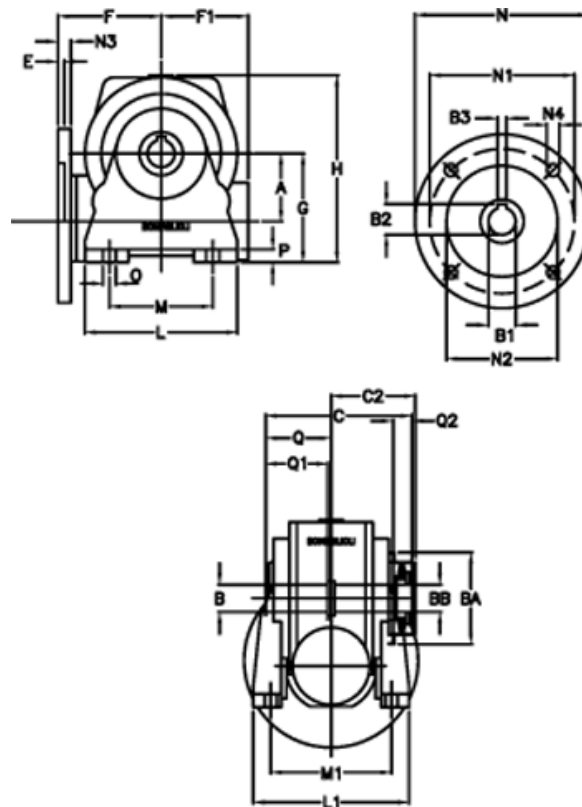

# Data Sheet

Article number: 390204900713236  
 Description: Worm Gear with Torque Limiter  
 VF 49-L2-N-7 P80B5

## Measures

a = 49.50	C2 = 63,5	L1 = 124	O = 8.5
B = 25	Description = VF 49N-xx-80B14	m = 63	P = 12
B1 E7 = 19	E = 3.0	M1 = 98.5	Q = 51.0
B2 = 21.8	F = 70	N = 120	Q1 = 41
B3 H9 = 6	F1 = 63	N1 = 100	Q2 = 15
BA = 63	g = 82	N2 = 80	
BB H7 = 14	H = 138.0	N3 = 10.0	
C = 105	L = 110	N4 = 7	